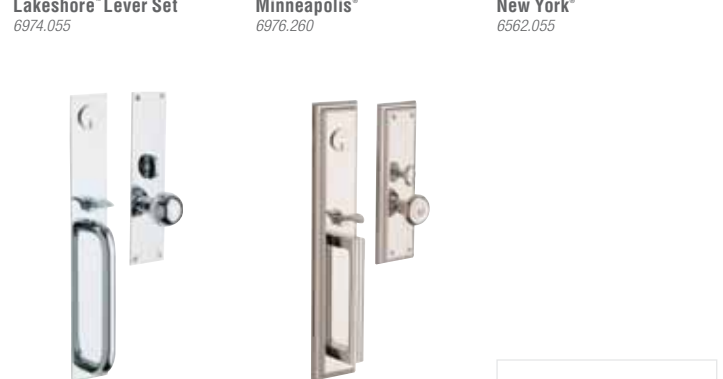

Atlanta®
6570.055

5055.150

Lakeshore™
6966.056

Atlanta™
6570.150

Chicago™
6563.055

Denver®
6940.260

Detroit™
6548.260

Houston™
6973.055

Lakeshore™
6966.055

Lakeshore™ Lever Set
6974.055

Minneapolis®
6976.260

New York®
6562.055

San Diego™
6540.260

Tremont™
6542.055

Unless noted, entrance styles that begin with an 8 are for tubular preparation.